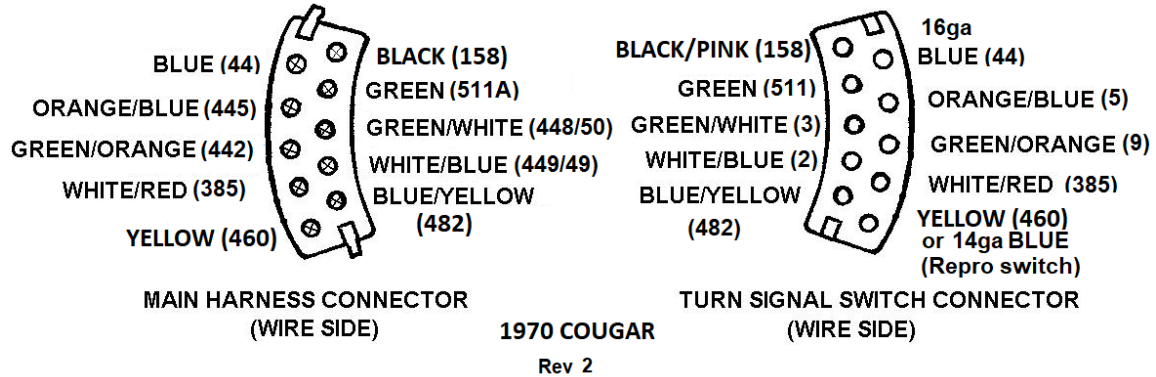

# 1969-70 Cougar Turn Signal Connector Diagram

1969	1970	Turn Signal Switch Connections
Blue/Yellow	Blue/Yellow	To Horn
Yellow	Yellow or Blue (14 ga.) on reproduction switch	From 12V (for Horn)
White/Blue	White/Blue	To Right-front Turn Signal
Green/White	Green/White	To Left-front Turn Signal
Orange/Blue	Orange/Blue	To Right-rear Turn Signal
Green/Orange	Green/Orange	To Left-rear Turn Signal
Green	Green	From Brake switch
Blue	Blue (16 ga.)	From Turn Signal Flasher
White/Red	White/Red	From Emergency Flasher
Red	N/A	1969 Cougar tilt switch only
N/A	Black, Black/Pink	1970 Key buzzer