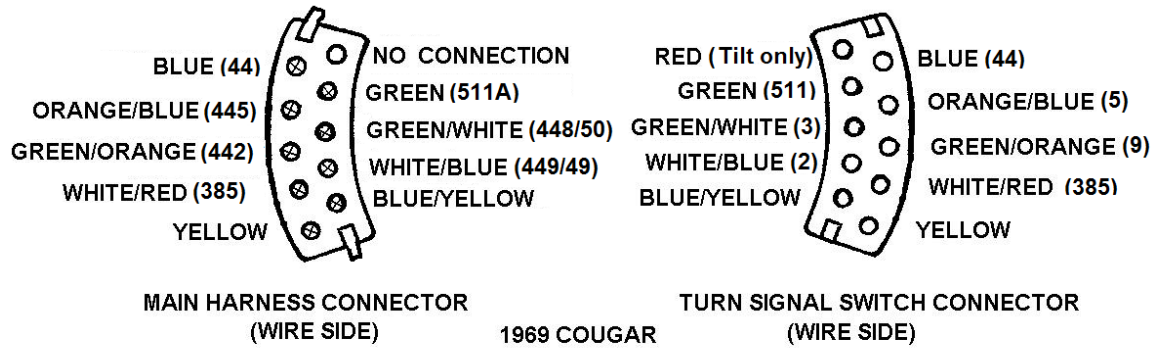

# 1969-70 Cougar Turn Signal Connector Diagram

1969	1970	Turn Signal Switch Connections
Blue/Yellow	Blue/Yellow	To Horn
Yellow	Yellow or Blue (14 ga.) on reproduction switch	From 12V (for Horn)
White/Blue	White/Blue	To Right-front Turn Signal
Green/White	Green/White	To Left-front Turn Signal
Orange/Blue	Orange/Blue	To Right-rear Turn Signal
Green/Orange	Green/Orange	To Left-rear Turn Signal
Green	Green	From Brake switch
Blue	Blue (16 ga.)	From Turn Signal Flasher
White/Red	White/Red	From Emergency Flasher
Red	N/A	1969 Cougar tilt switch only
N/A	Black, Black/Pink	1970 Key buzzer