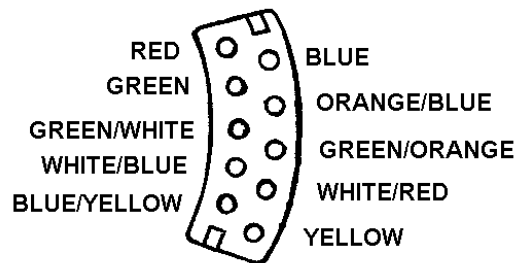

1967-68 Cougar Turn Signal Connector Diagram

Lt. Blue
Orange/Black
Purple
White
Lt. Blue/Yellow

1967 Cougar Main harness Turn Signal Switch connector (pin side)

Blue/Yellow
Green/White
White/Blue
Orange/Blue
Red

1967 Cougar Turn Signal Switch connector (pin side)

www.cougarsunlimited.net

Copyright © 2012-2019 Cougars Unlimited

1968 Cougar Main harness Turn Signal Switch connector (wire side)

1968 Cougar Turn Signal Switch connector (wire side)