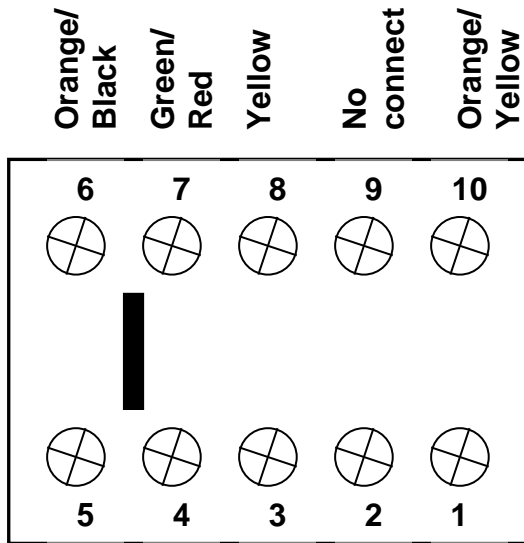

1967-68 Cougar Turn Signal Connector Diagram

Lt. Blue
Orange/Black
Purple
White
Lt. Blue/Yellow

1967 Cougar Main harness Turn Signal Switch connector (pin side)

Blue/Yellow
Green/White
White/Blue
Orange/Blue
Red

1967 Cougar Turn Signal Switch connector (pin side)

www.cougarsunlimited.net

Copyright © 2012-2019 Cougars Unlimited

1968 Cougar Main harness Turn Signal Switch connector (wire side)

1968 Cougar Turn Signal Switch connector (wire side)