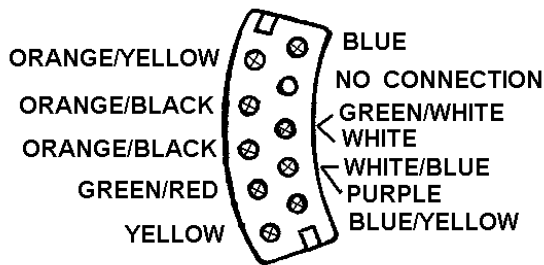

1967-68 Cougar Turn Signal Connector Diagram

Lt. Blue
Orange/Black
Purple
White
Lt. Blue/Yellow

1967 Cougar Main harness Turn Signal Switch connector (pin side)

Blue/Yellow
Green/White
White/Blue
Orange/Blue
Red

1967 Cougar Turn Signal Switch connector (pin side)

www.cougarsunlimited.net

Copyright © 2012-2019 Cougars Unlimited

1968 Cougar Main harness Turn Signal Switch connector (wire side)

1968 Cougar Turn Signal Switch connector (wire side)