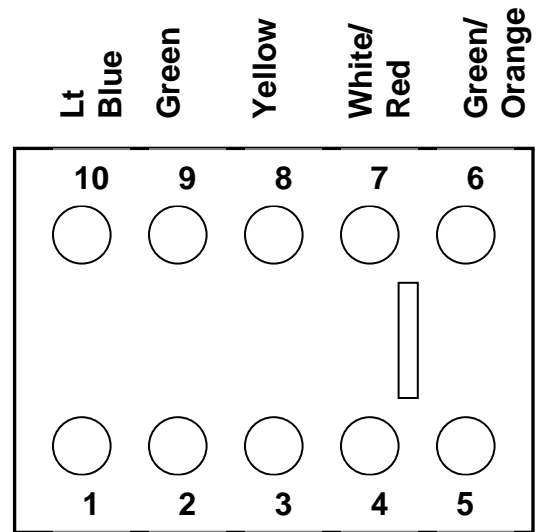

1967-68 Cougar Turn Signal Connector Diagram

Lt. Blue
Orange/Black
Purple
White
Lt. Blue/Yellow

1967 Cougar Main harness Turn Signal Switch connector (pin side)

Blue/Yellow
Green/White
White/Blue
Orange/Blue
Red